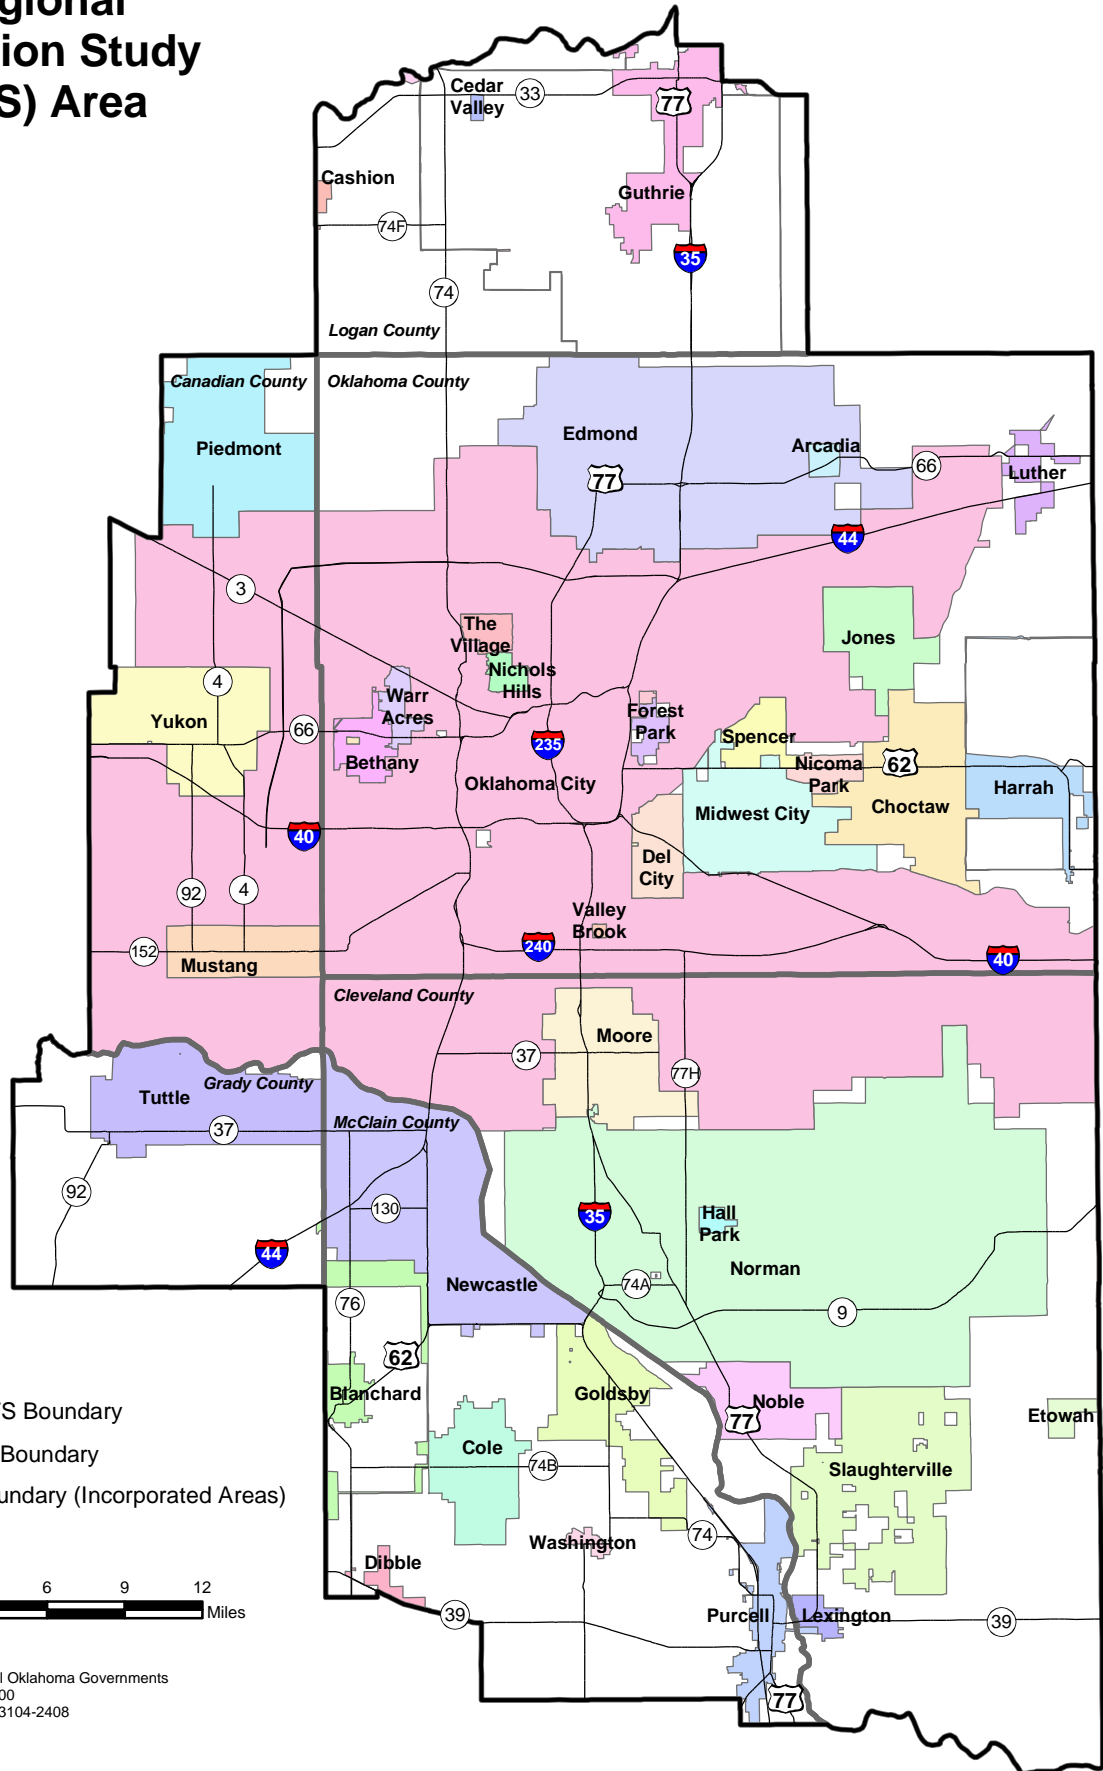

2000 Oklahoma City Area Regional Transportation Study (OCARTS) Area

Legend

-  2000 OCARTS Boundary
-  2000 County Boundary
- (colors) 2000 City Boundary (Incorporated Areas)

 Association of Central Oklahoma Governments
 21 E Main St, Suite 100
 Oklahoma City, OK 73104-2408
 (405) 234-2264
 FAX (405) 234-2200