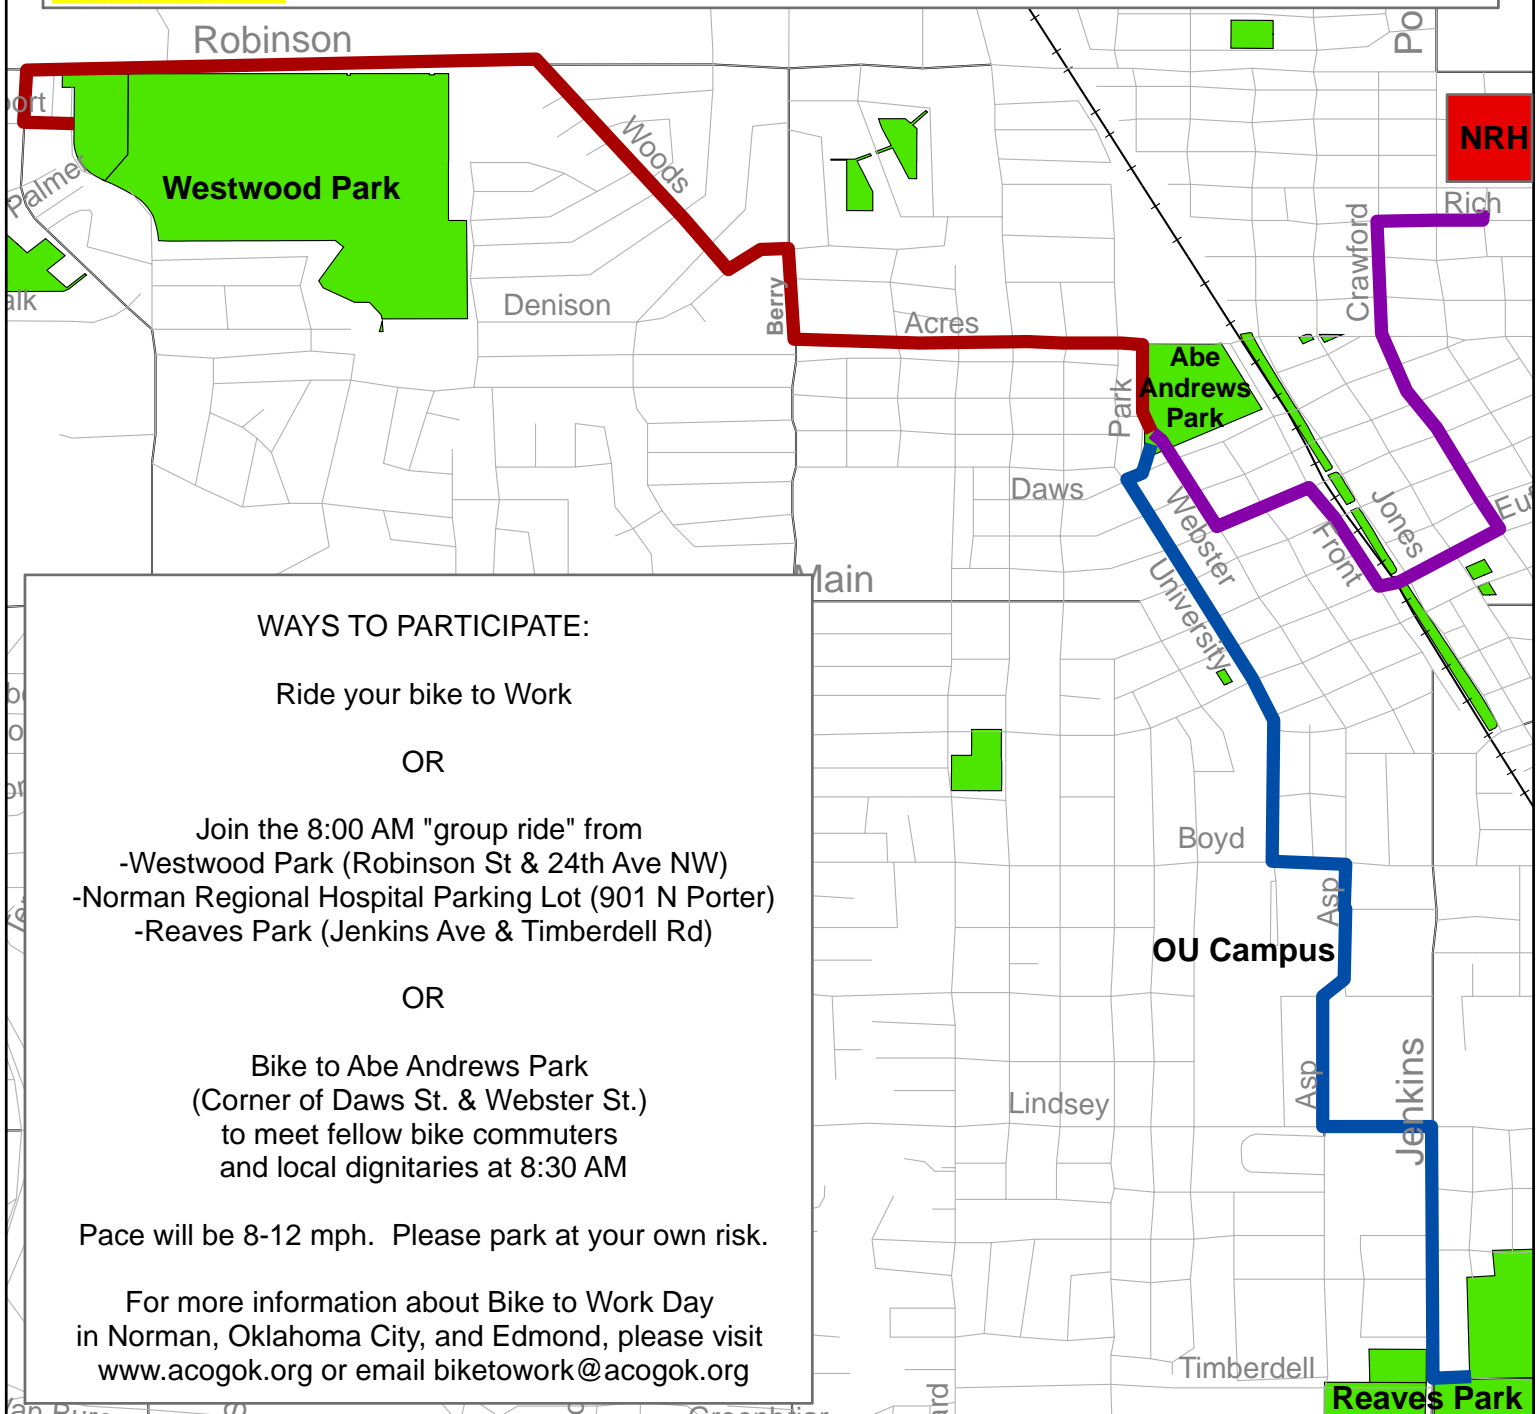

**CENTRAL
OKLAHOMA**

**BIKE
TO WORK
2006
FRIDAY
MAY 19TH**

City of Norman's Bike to Work Day

Norman Regional
HOSPITAL

Legend

- Norman Regional Hospital Route - ~1.5 Miles
- Reaves Park Route - ~2 Miles
- Westwood Park Route - ~2.5 Miles

0 0.25 0.5 Miles

WAYS TO PARTICIPATE:

Ride your bike to Work

OR

- Join the 8:00 AM "group ride" from
 - Westwood Park (Robinson St & 24th Ave NW)
 - Norman Regional Hospital Parking Lot (901 N Porter)
 - Reaves Park (Jenkins Ave & Timberdell Rd)

OR

Bike to Abe Andrews Park
(Corner of Daws St. & Webster St.)
to meet fellow bike commuters
and local dignitaries at 8:30 AM

Pace will be 8-12 mph. Please park at your own risk.

For more information about Bike to Work Day
in Norman, Oklahoma City, and Edmond, please visit
www.acogok.org or email biketowork@acogok.org