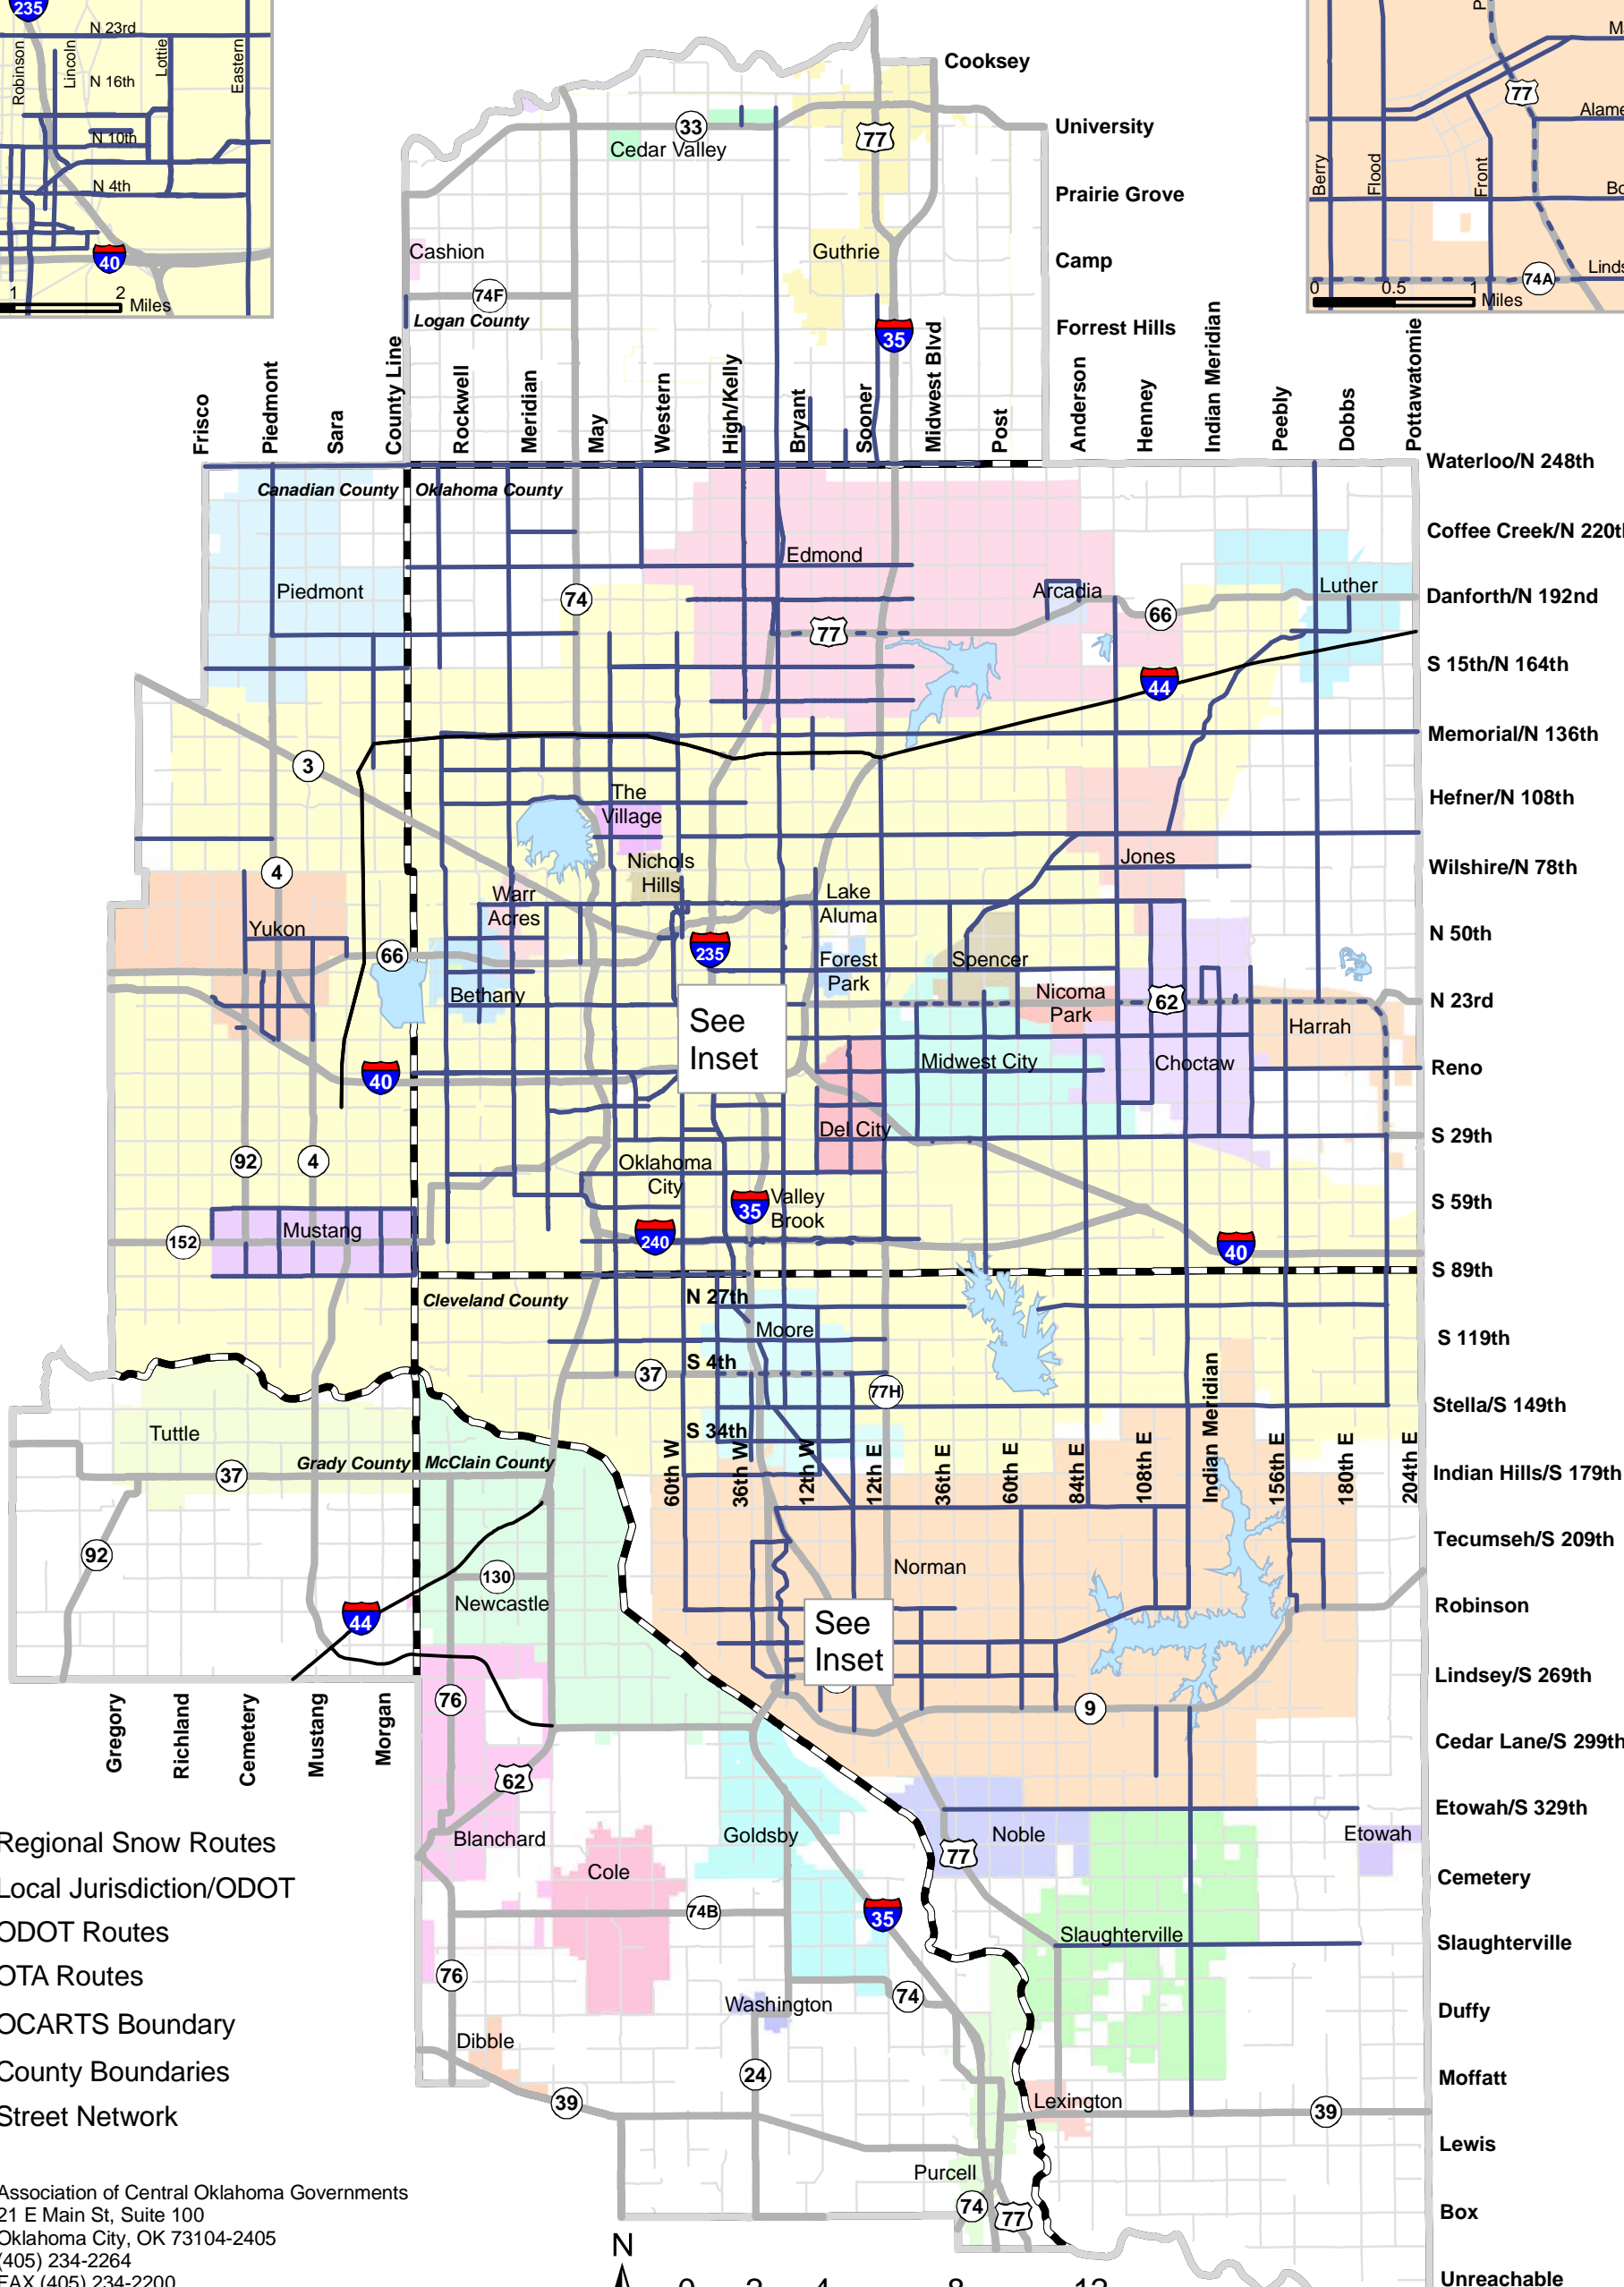

# OCARTS Area – Regional Snow Routes

- Regional Snow Routes
- - - Local Jurisdiction/ODOT
- ODOT Routes
- OTA Routes
- ▭ OCARTS Boundary
- ▭ County Boundaries
- Street Network

 Association of Central Oklahoma Governments  
 21 E Main St, Suite 100  
 Oklahoma City, OK 73104-2405  
 (405) 234-2264  
 FAX (405) 234-2200  
 www.acogok.org  
 Map Disclaimer Applies - <http://www.acogok.org/mapdisclaimer.asp>