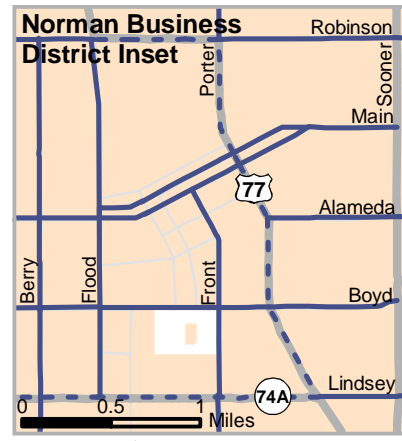

# OCARTS Area – Regional Snow Routes

- Regional Snow Routes
- - - Local Jurisdiction/ODOT
- ODOT Routes
- OTA Routes
- ▭ OCARTS Boundary
- ▭ County Boundaries
- Street Network

 Association of Central Oklahoma Governments  
 21 E Main St, Suite 100  
 Oklahoma City, OK 73104-2405  
 (405) 234-2264  
 FAX (405) 234-2200  
 www.acogok.org  
 Map Disclaimer Applies - <http://www.acogok.org/mapdisclaimer.asp>