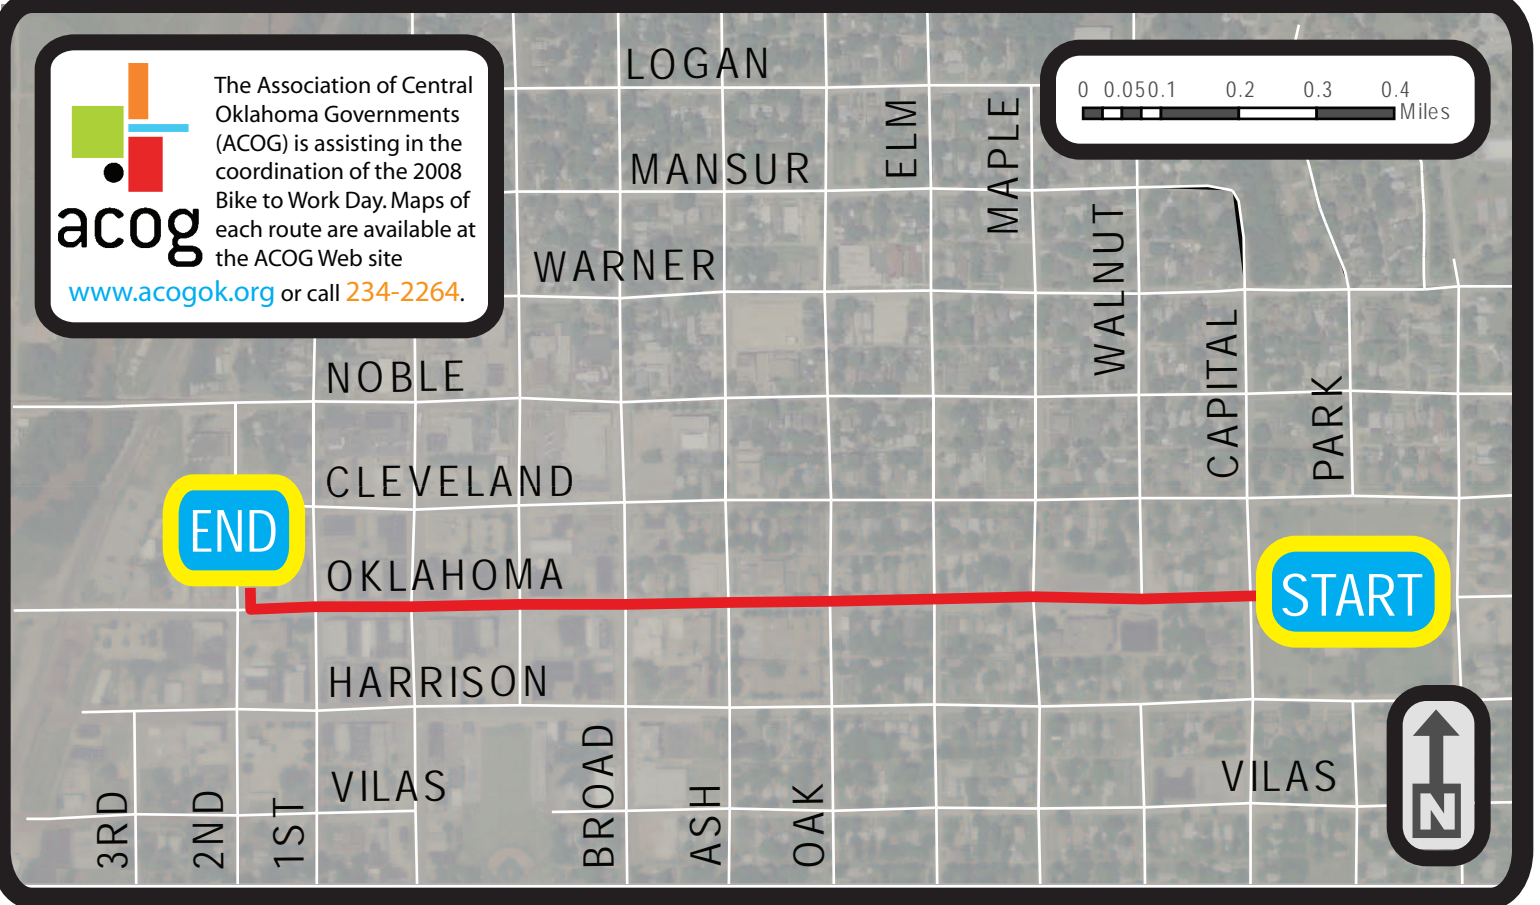

CENTRAL
**BIKE TO
WORK**

OKLAHOMA
**MAY 1
2009**

The Association of Central Oklahoma Governments (ACOG) is assisting in the coordination of the 2008 Bike to Work Day. Maps of each route are available at the ACOG Web site

www.acogok.org or call 234-2264.

WAYS TO PARTICIPATE:

Ride your bike to work.

OR

Join the 8:30 AM "group ride" from Highland Park or join the group at Guthrie Scottish Rite Temple at about 8:35 AM.

Bike to the Apothecary Gardens (214 W Oklahoma) to meet fellow cyclists and local dignitaries at 8:50 AM.