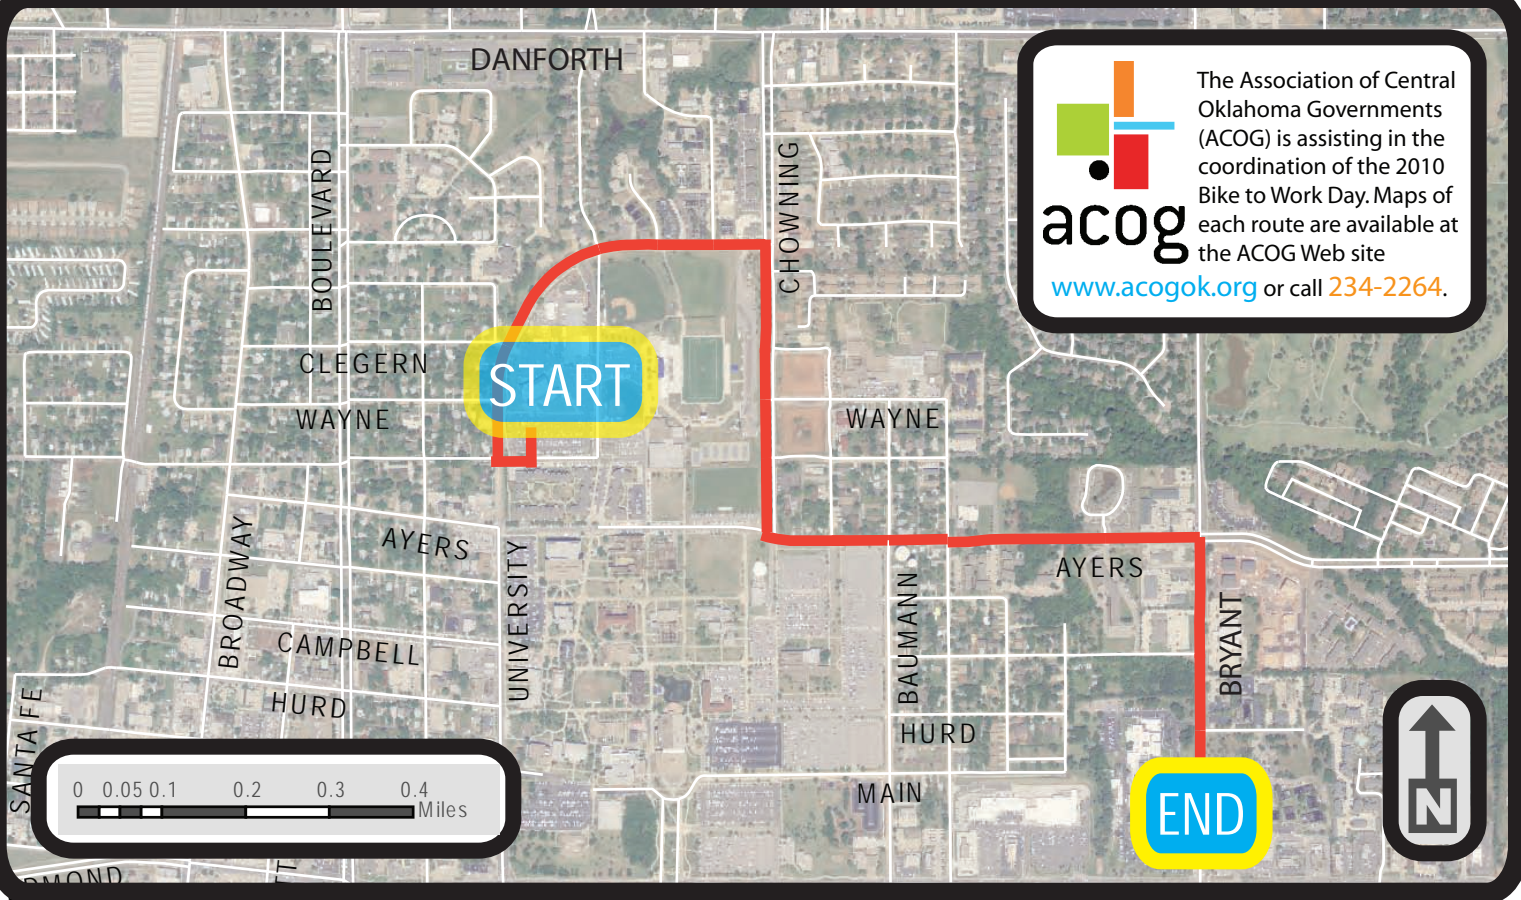

CENTRAL
**BIKE TO
WORK**

OKLAHOMA
**MAY 21
2010**

The Association of Central Oklahoma Governments (ACOG) is assisting in the coordination of the 2010 Bike to Work Day. Maps of each route are available at the ACOG Web site www.acogok.org or call 234-2264.

WAYS TO PARTICIPATE:

Ride your bike to work.

OR

Join the 8:00 AM "group ride" that leaves from the University of Central Oklahoma's Wellness Center.

Bike to OU Medical Center Edmond to meet fellow cyclists and local dignitaries at 8:30 AM.