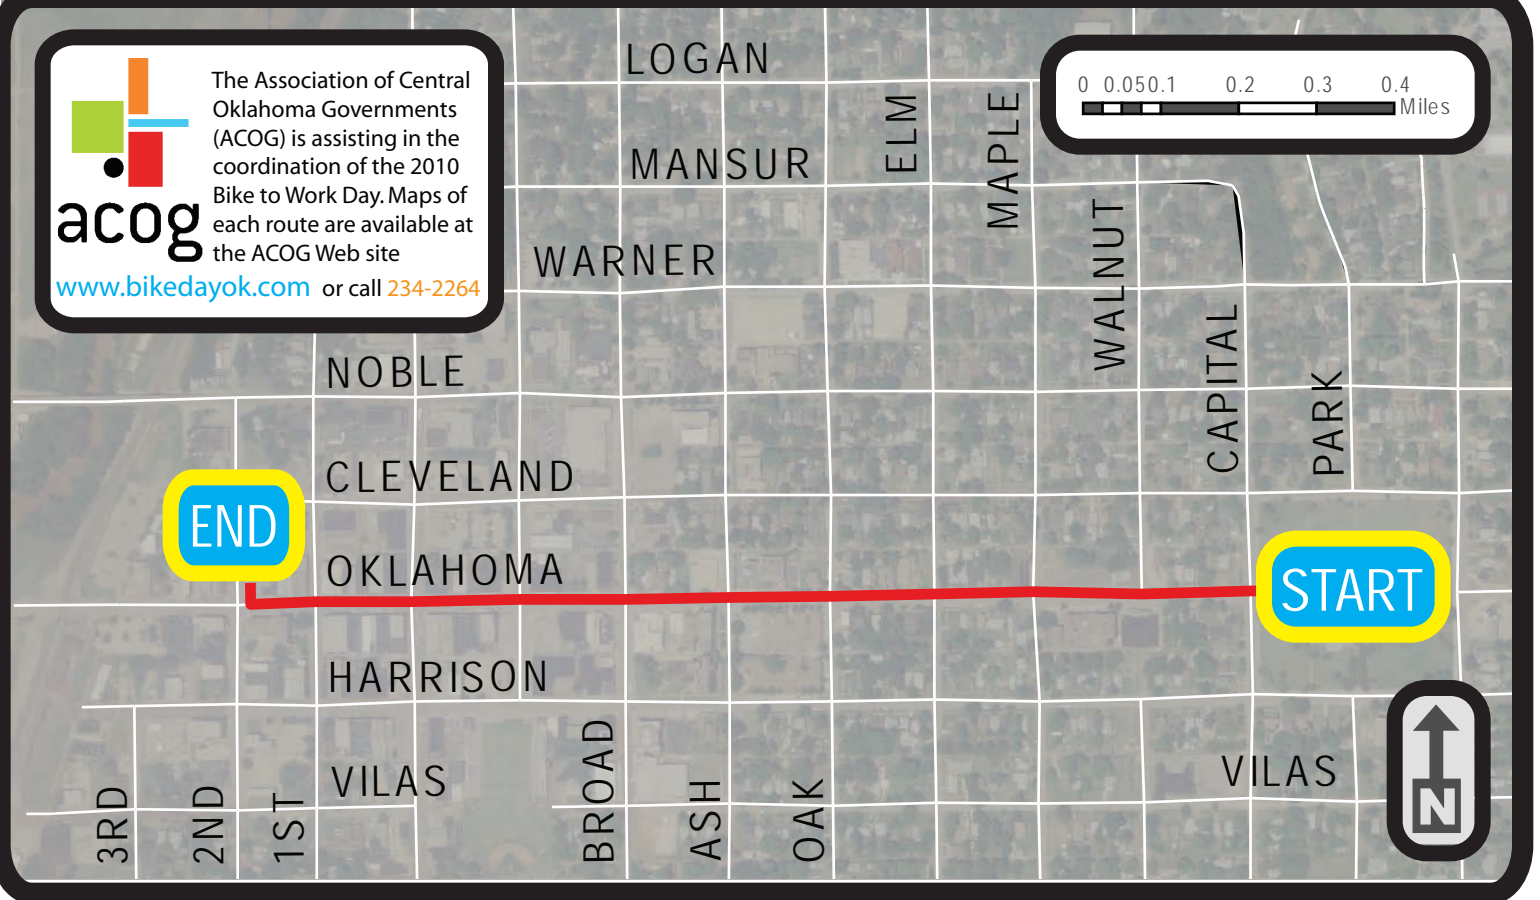

CENTRAL  
**BIKE TO  
WORK**

OKLAHOMA  
**MAY 21  
2010**

The Association of Central Oklahoma Governments (ACOG) is assisting in the coordination of the 2010 Bike to Work Day. Maps of each route are available at the ACOG Web site

[www.bikedayok.com](http://www.bikedayok.com) or call 234-2264

WAYS TO PARTICIPATE:

Ride your bike to work.

OR

Join the 8:30 AM "group ride" from Highland Park or join the group at Guthrie Scottish Rite Temple at about 8:35 AM.

Bike to the Apothecary Gardens (214 W Oklahoma) to meet fellow cyclists and local dignitaries at 8:50 AM.