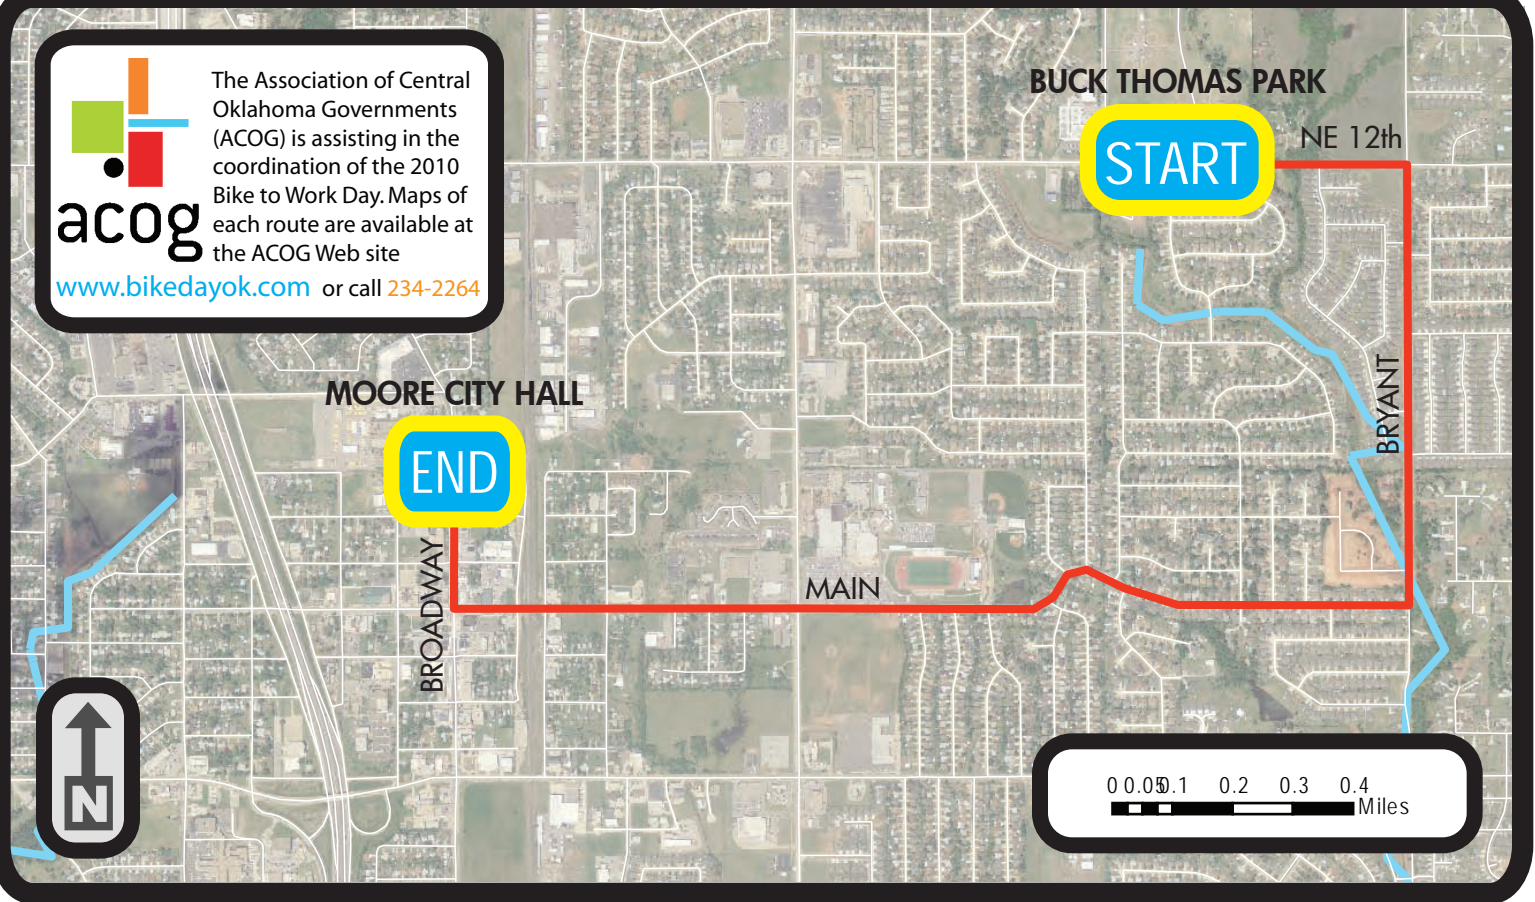

CENTRAL  
**BIKE TO  
WORK**

OKLAHOMA  
**MAY 21  
2010**

**acog**

The Association of Central Oklahoma Governments (ACOG) is assisting in the coordination of the 2010 Bike to Work Day. Maps of each route are available at the ACOG Web site

[www.bikedayok.com](http://www.bikedayok.com) or call 234-2264

WAYS TO PARTICIPATE:

Ride your bike to work.

OR

Join the 5:30 PM "group ride" from Buck Thomas Park.

Bike to Moore City Hall to meet fellow cyclists and local dignitaries.