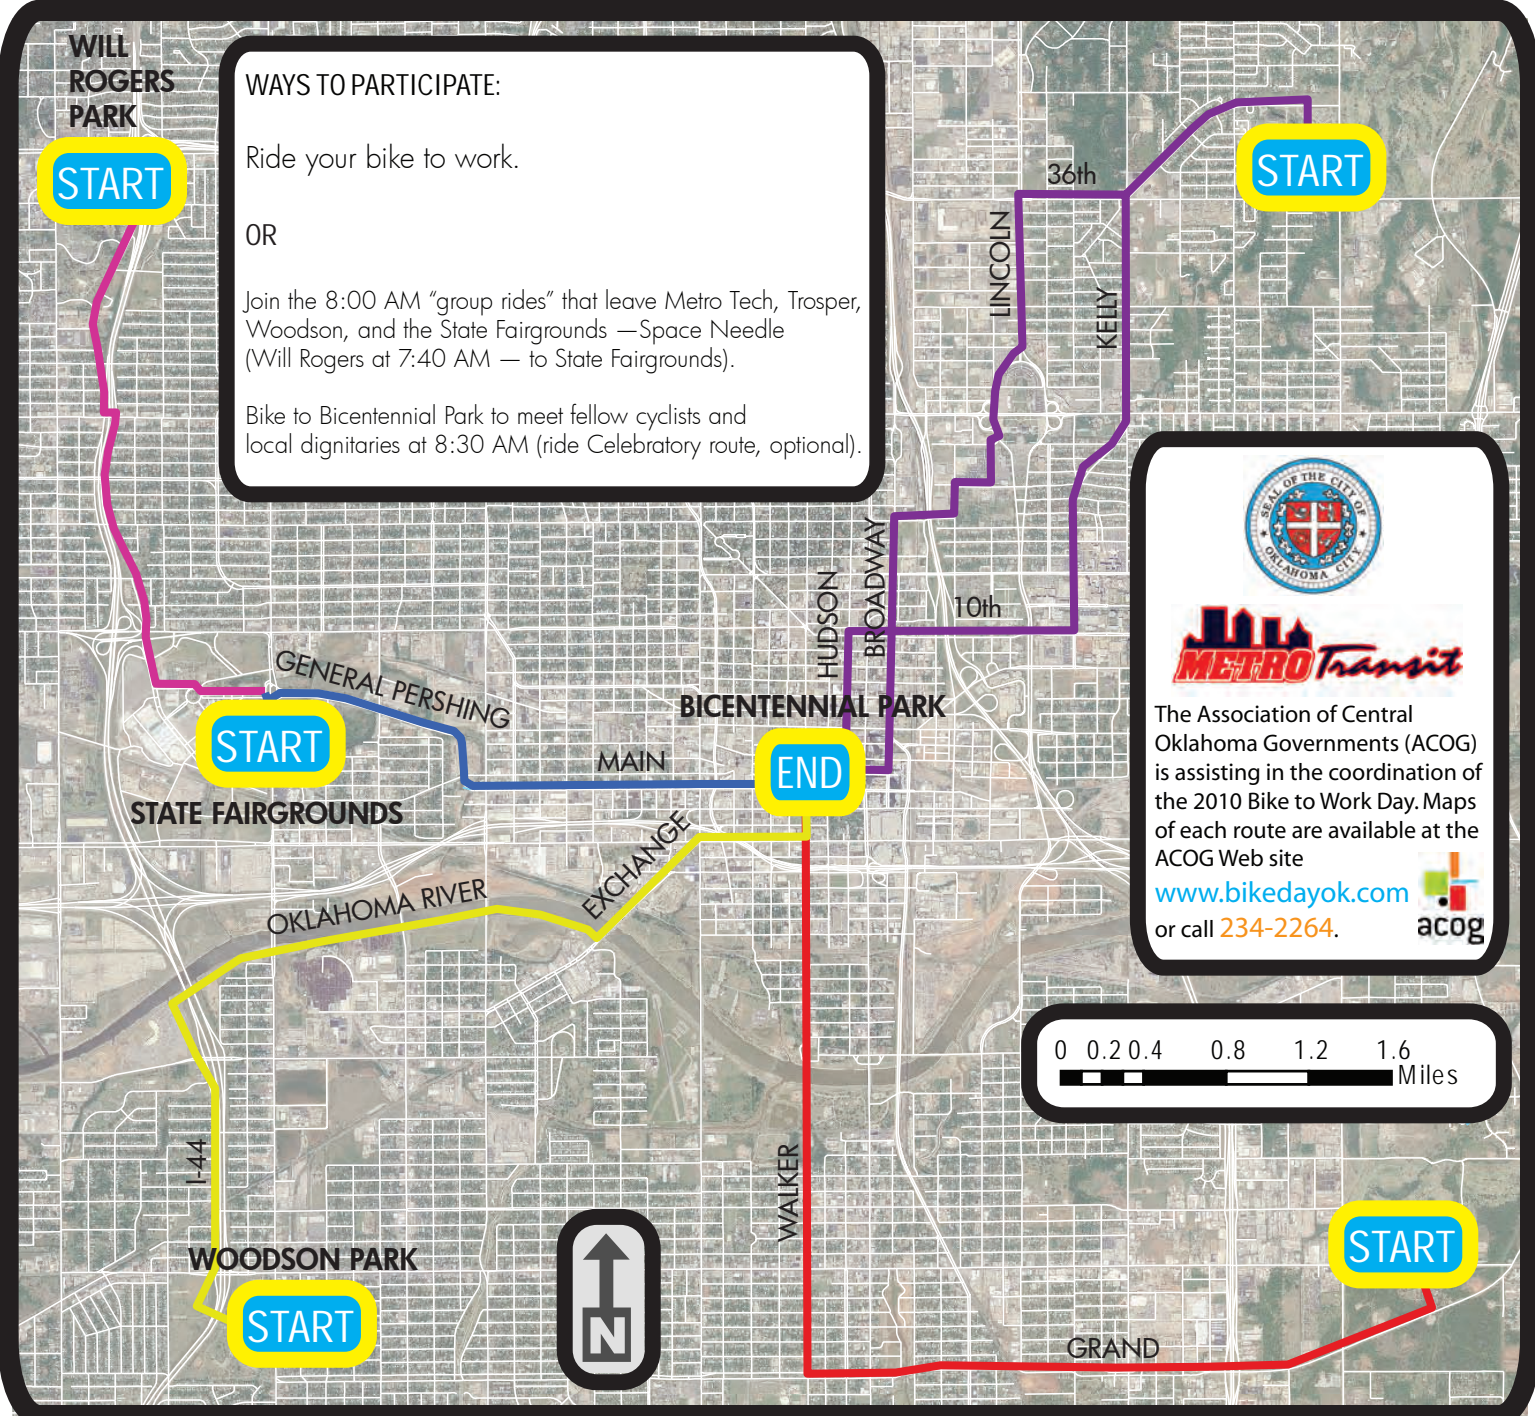

CENTRAL  
**BIKE TO  
WORK**

**OKLAHOMA CITY**

OKLAHOMA  
**MAY 21  
2010**

**WAYS TO PARTICIPATE:**

Ride your bike to work.

OR

Join the 8:00 AM "group rides" that leave Metro Tech, Trospen, Woodson, and the State Fairgrounds —Space Needle (Will Rogers at 7:40 AM — to State Fairgrounds).

Bike to Bicentennial Park to meet fellow cyclists and local dignitaries at 8:30 AM (ride Celebratory route, optional).

**METRO** Transit

The Association of Central Oklahoma Governments (ACOG) is assisting in the coordination of the 2010 Bike to Work Day. Maps of each route are available at the ACOG Web site [www.bikedayok.com](http://www.bikedayok.com) or call 234-2264.