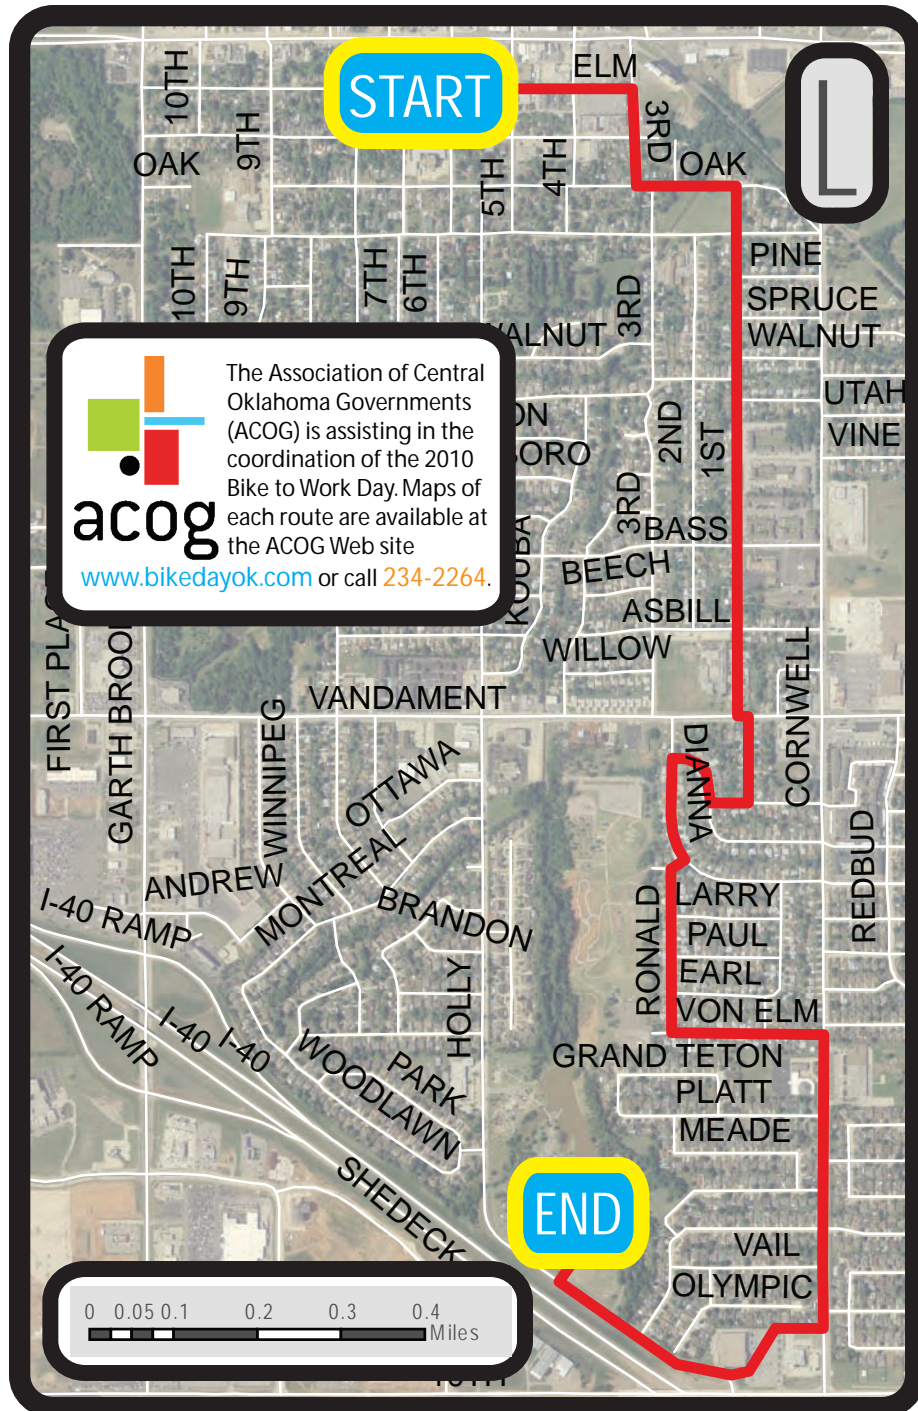

CENTRAL

YUKON

OKLAHOMA

BIKE TO  
WORK

MAY 21  
2010

WAYS TO PARTICIPATE:

Ride your bike to work.

OR

Join the 7:00 AM "group ride" from City Hall (500 W Main).

Bike to the Yukon Community Center (Holly Ave) to meet fellow cyclists and local dignitaries at 7:30 AM.