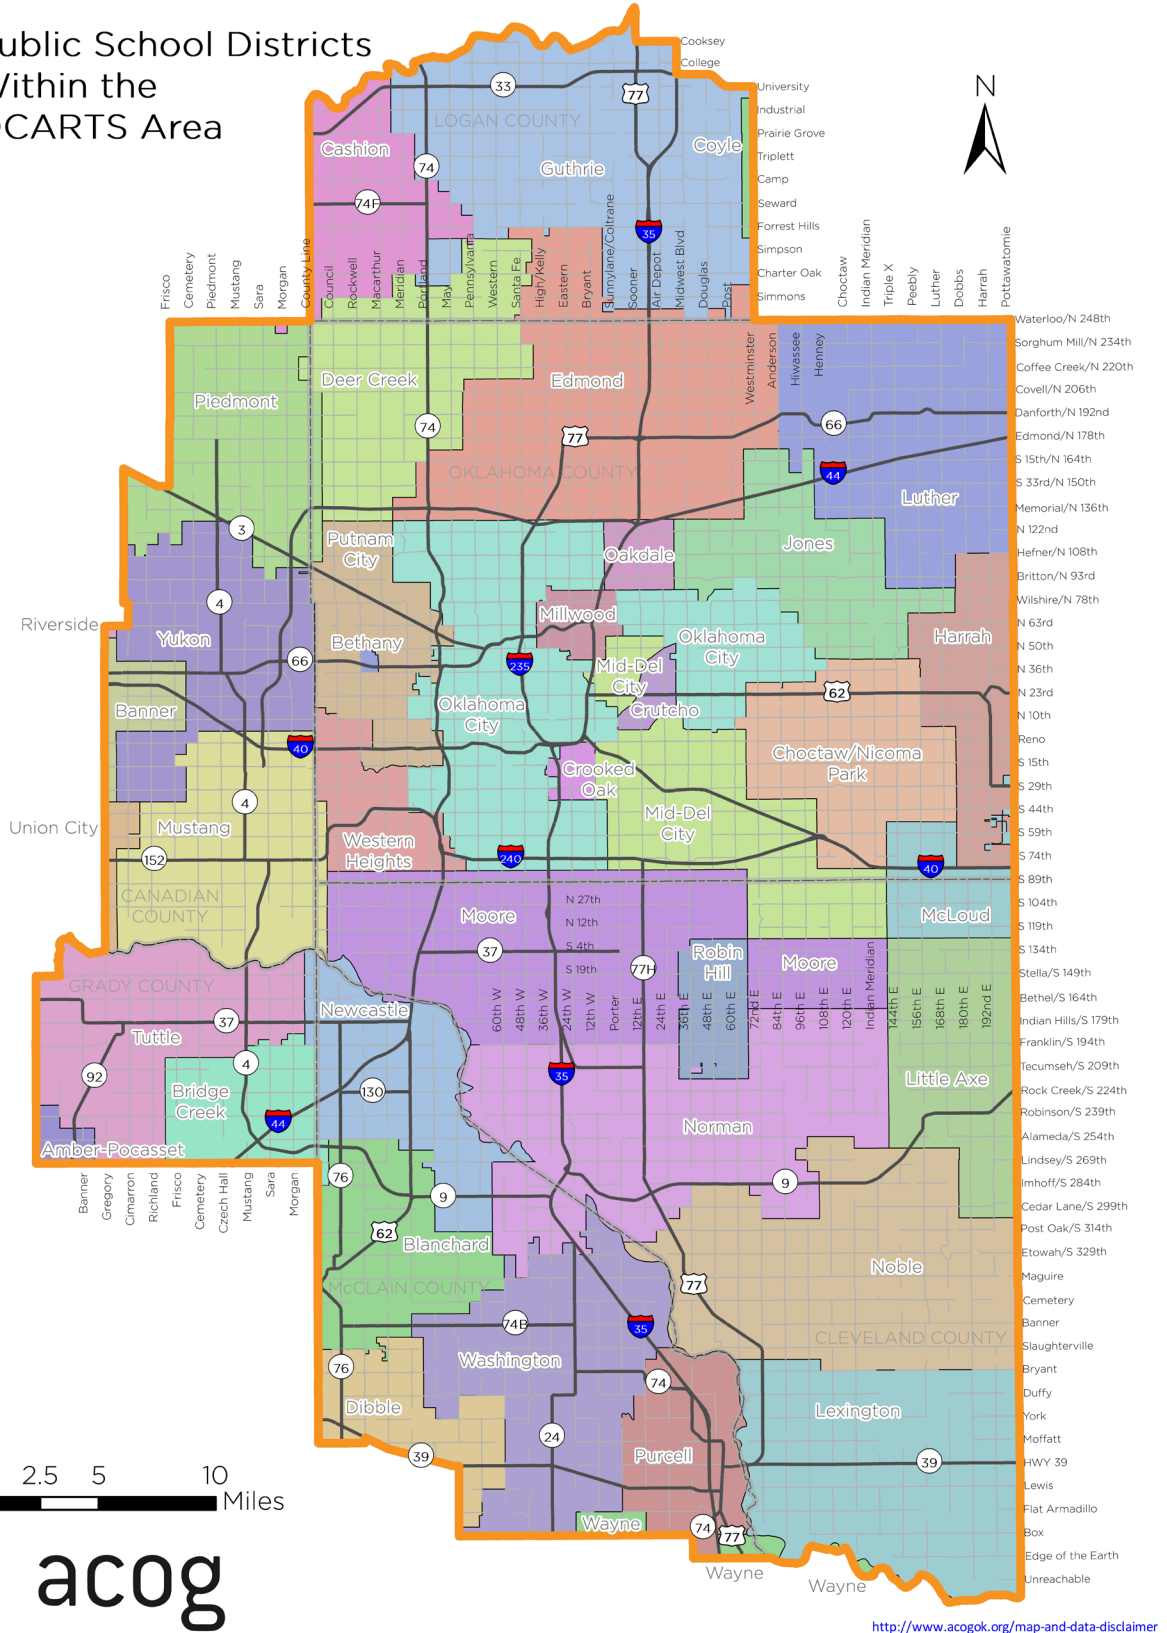

Figure 2: Public School Districts

Public School Districts Within the OCARTS Area

<http://www.acogok.org/map-and-data-disclaimer>